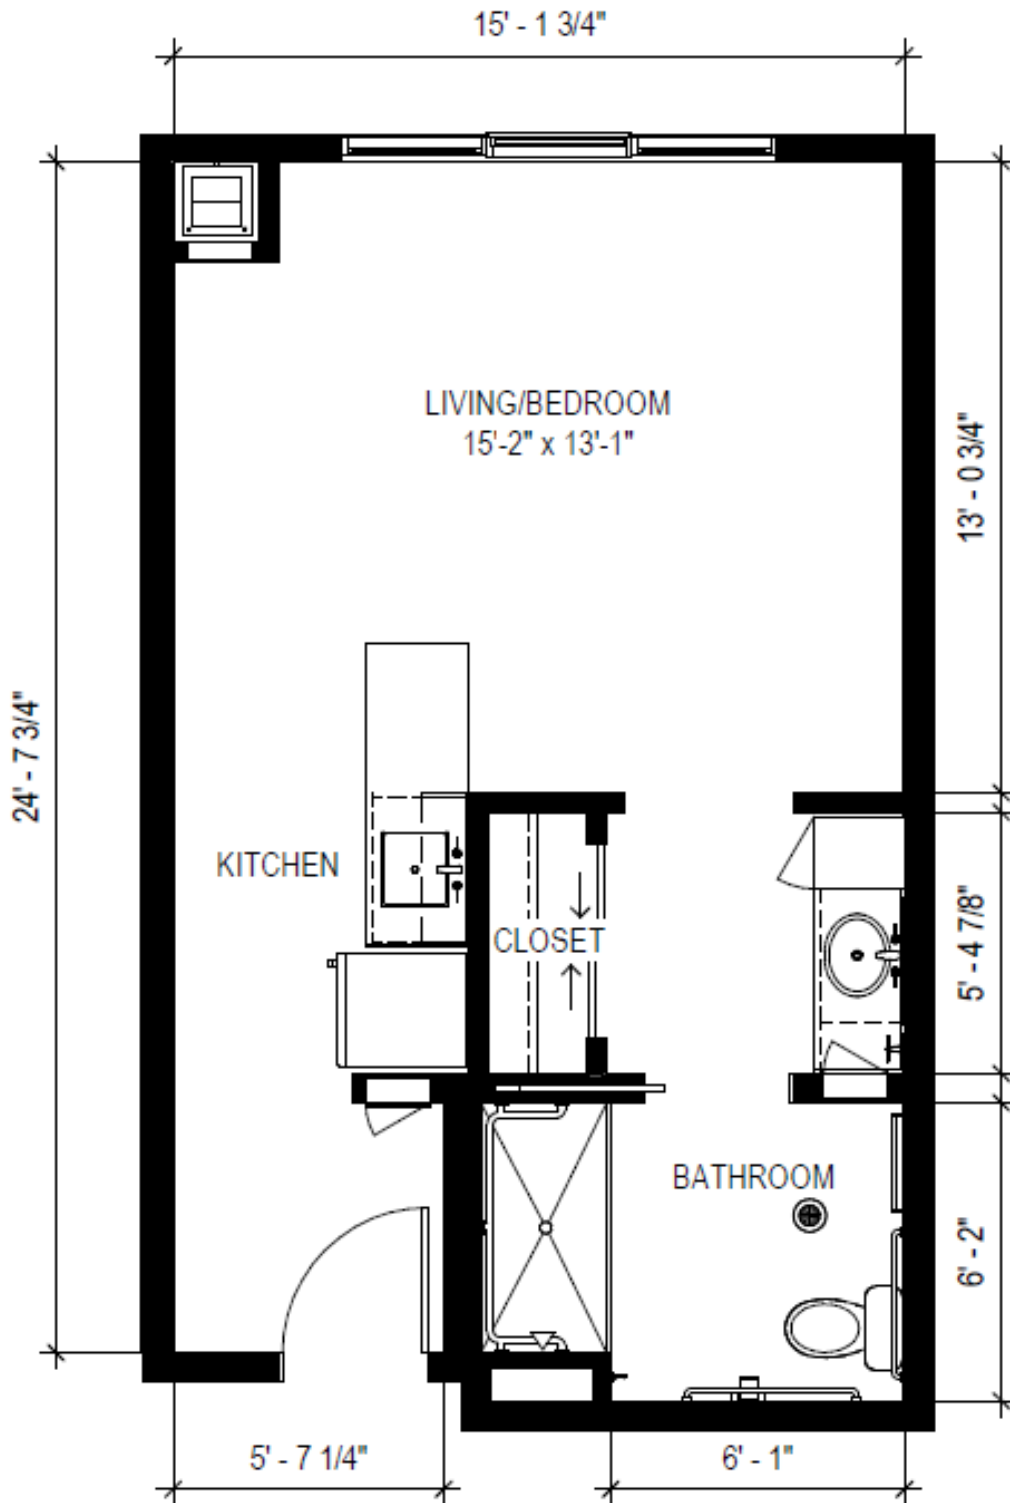

WESTMINSTER VILLAGE

A CONTINUING CARE RETIREMENT COMMUNITY

Studio

(Approx. 381 sq. ft.)

WESTMINSTER VILLAGE

A CONTINUING CARE RETIREMENT COMMUNITY

Studio-Reversed

(Approx. 381 sq. ft.)